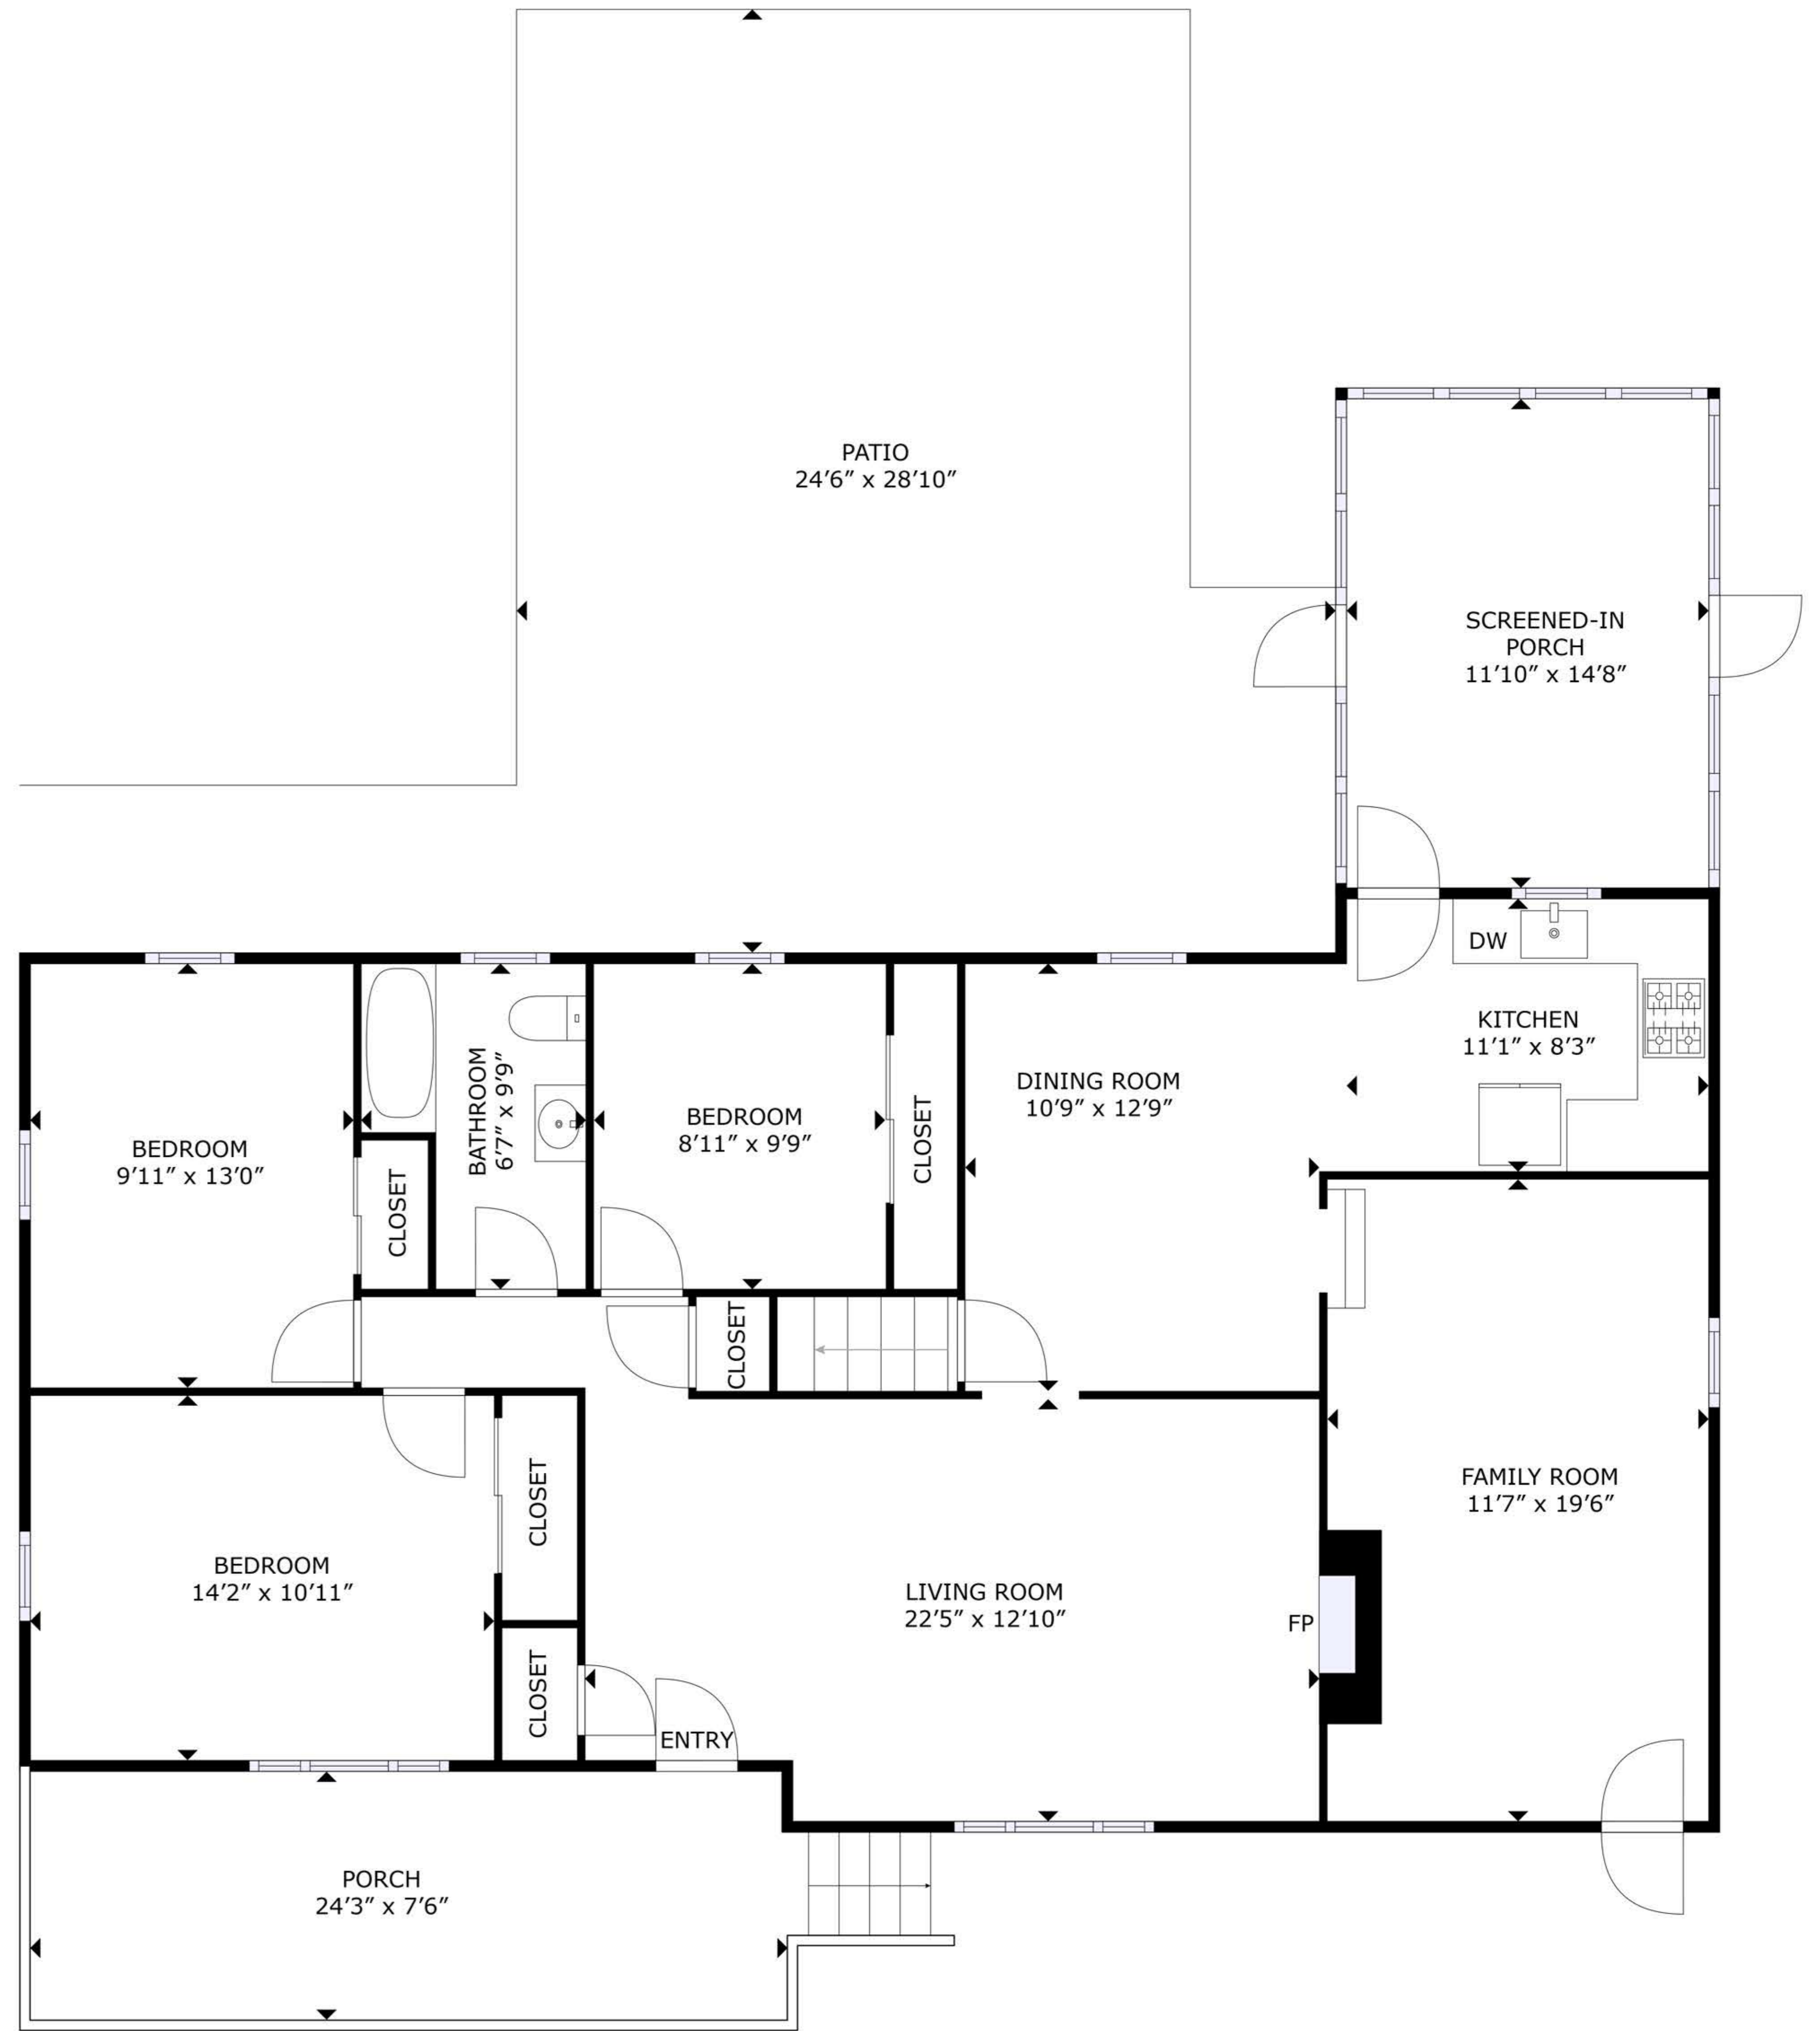

FLOOR 1

FLOOR 2

GROSS INTERNAL AREA
 FLOOR 1: 1,162 sq. ft, FLOOR 2: 1,502 sq. ft
 TOTAL: 2,664 sq. ft
 EXCLUDED AREAS: PORCH: 176 sq. ft, PATIO: 589 sq. ft
 SIZES AND DIMENSIONS ARE APPROXIMATE, ACTUAL MAY VARY.